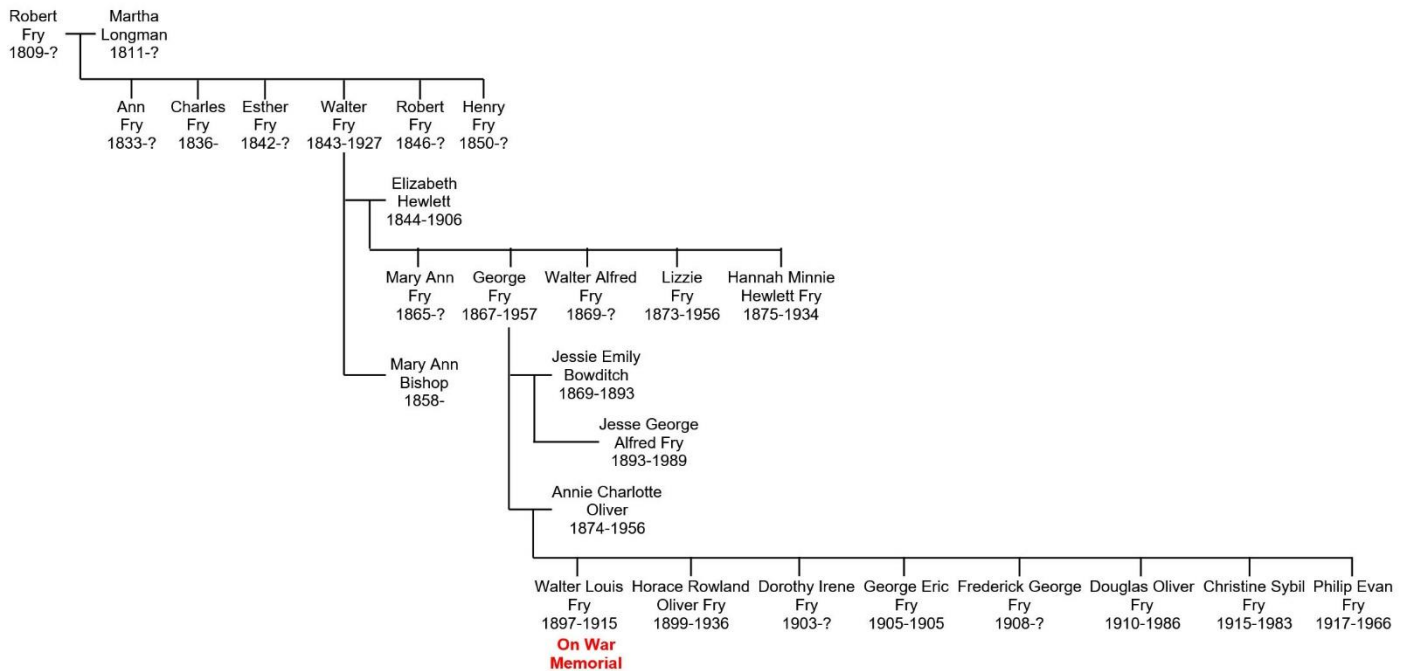

Walter Louis Fry – Family History

The following family tree traces Walter Fry back to his great grandparents Robert and Martha, born in the early 19th century.

Walter Louis Fry Family Tree

Name	Relationship	Age	Occupation	Where Born
Robert Fry	Head	41	Master Carpenter	Litton Cheney
Martha Fry	Wife	40		Litton Cheney
Ann Fry	Son	18		Litton Cheney
Charles Fry	Son	15	Errand Boy	Litton Cheney
Esther Fry	Daughter	9	Scholar	Litton Cheney
Walter Fry	Son	7	Scholar	Litton Cheney
Robert Fry	Son	5	Scholar	Litton Cheney
Henry Fry	Son	1		Long Bredy

1851 Census –Grandfather Walter Appears

Name	Relationship	Age	Occupation	Where Born
Robert Fry	Head	52	Carpenter	Litton Cheney
Martha Fry	Wife	50		Litton Cheney
John Fry	Son	23	Carpenter	Litton Cheney
Esther Fry	Daughter	19		Litton Cheney
Walter Fry	Son	18	Royal Naval Volunteer	Litton Cheney
Robert Fry	Son	15	Scholar	Litton Cheney
Henry Fry	Son	11	Scholar	Long Bredy

1861 Census – Grandfather Aged 19

Name	Relationship	Age	Occupation	Where Born
Walter Fry	Head	27	Carpenter	Litton Cheney
Elizabeth Fry	Wife	27		Bedfordshire
Mary Ann Fry	Daughter	5	Scholar	Bournemouth
George Fry	Son	4	Scholar	Long Bredy
Walter Alfred Fry	Son	1		Long Bredy

1871 Census – Father George Appears

Name	Relationship	Age	Occupation	Where Born
Walter Fry	Head	37	Carpenter	Litton Cheney
Elizabeth Fry	Wife	37		Woburn Bedfordshire
Mary Ann Fry	Daughter	15	Scholar	Bournemouth
George Fry	Son	14	Scholar	Long Bredy
Walter Alfred Fry	Son	11		Long Bredy
Lizzie Fry	Daughter	9		Long Bredy
Hannah Minnie Fry	Daughter	5		Long Bredy